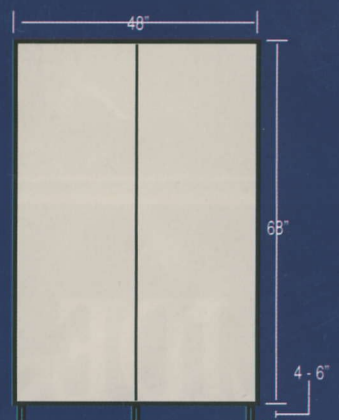

S4824

Stackable Cabinet  
48" x 24" x 16 or 24" depth

S3624

Stackable Cabinet  
36" x 24" x 16 or 24" depth

W3618

Wall Cabinet  
36" x 18" x 12" depth

S2434

Stackable/Base Cabinet  
24" x 34" x 16 or 24" depth

P2468

Pantry Cabinet  
24" x 68" x 8 or 16 or 24" depth

S4834

Stackable/Base Cabinet  
48" x 34" x 16 or 24" depth

S3634

Stackable/Base Cabinet  
36" x 34" x 16 or 24" depth

B2431

Base Cabinet  
24" x 31" x 21" depth

W4868

Wardrobe Cabinet  
48" x 68" x 24" depth

**SLIDE-LOK®**  **Stackable-Modular Cabinets**

The Slide-Lok storage system is made up of 10 basic cabinets. Each cabinet is designed to be mixed and matched with the other Slide-Lok cabinets, allowing you to design your storage solutions as wide and high as your storage needs require.